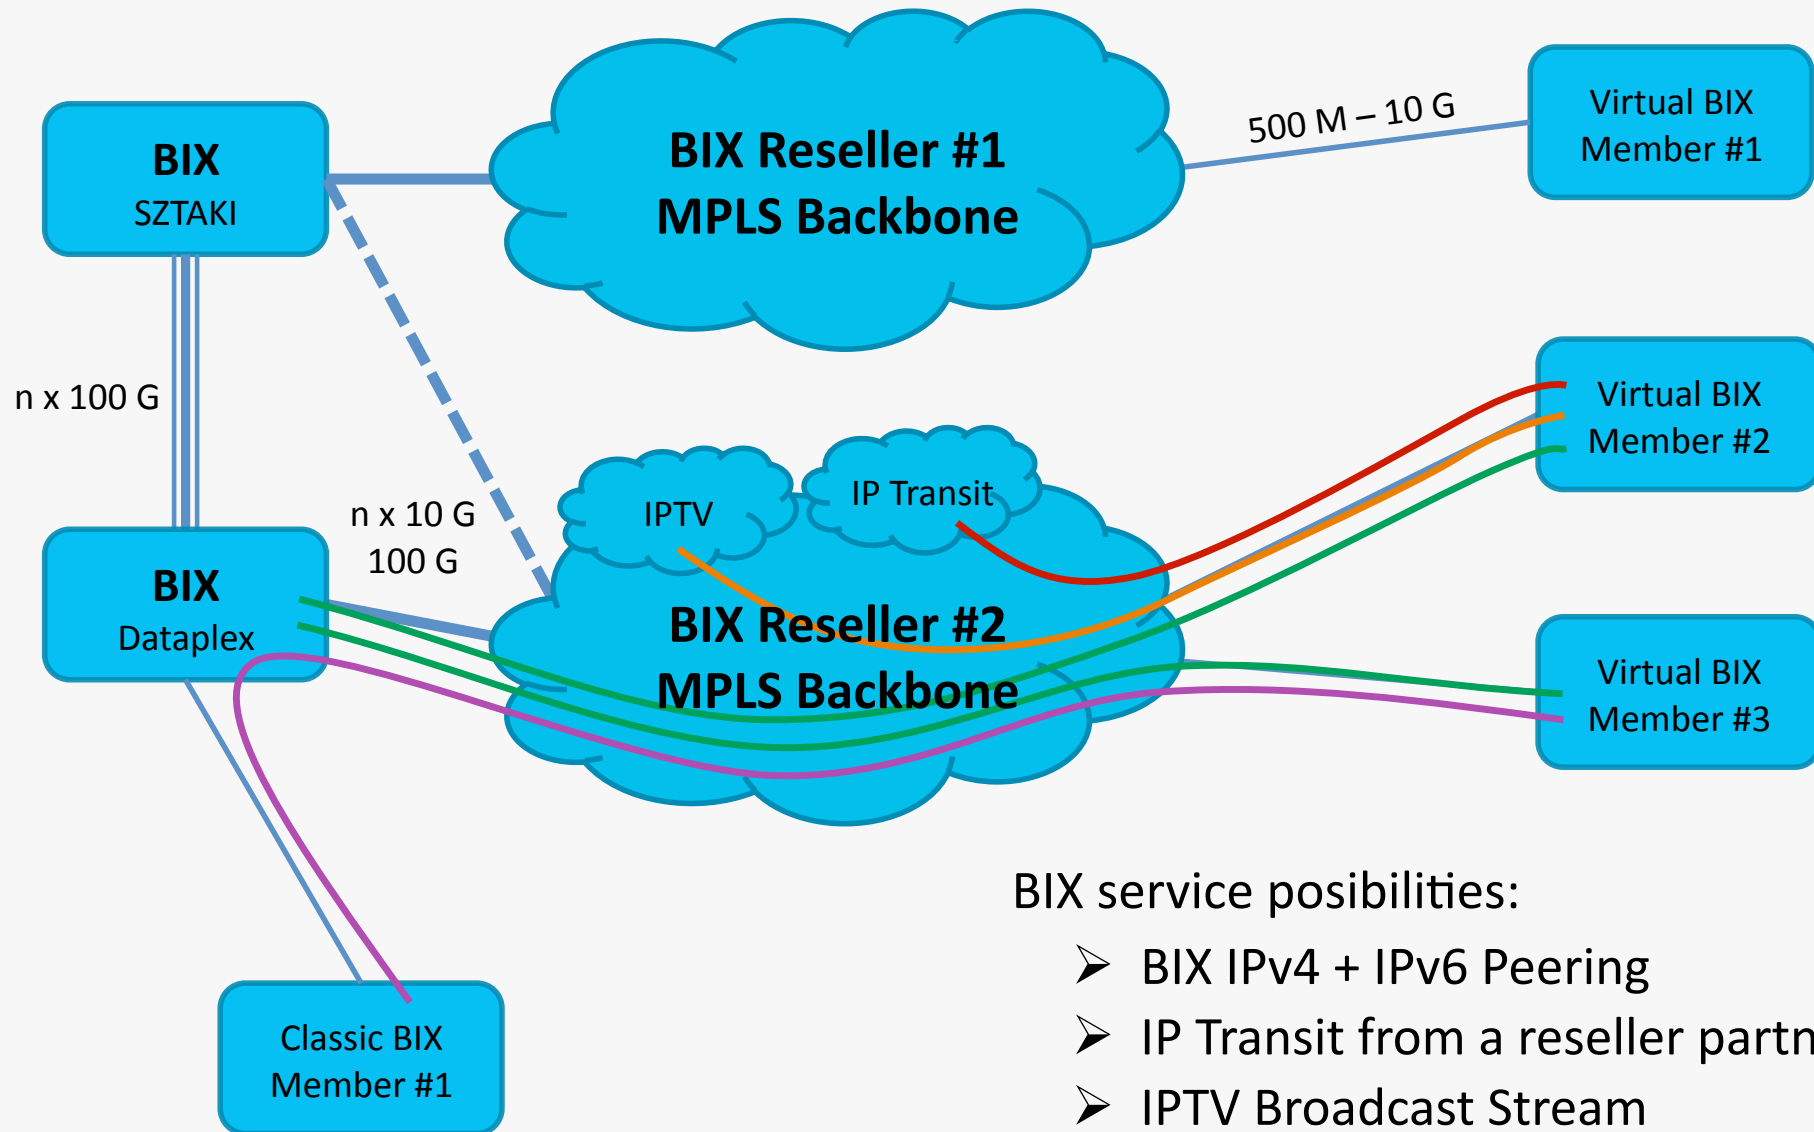

BIX service possibilities:

- BIX IPv4 + IPv6 Peering
- IP Transit from a reseller partner
- IPTV Broadcast Stream
- Private VLANs to BIX members