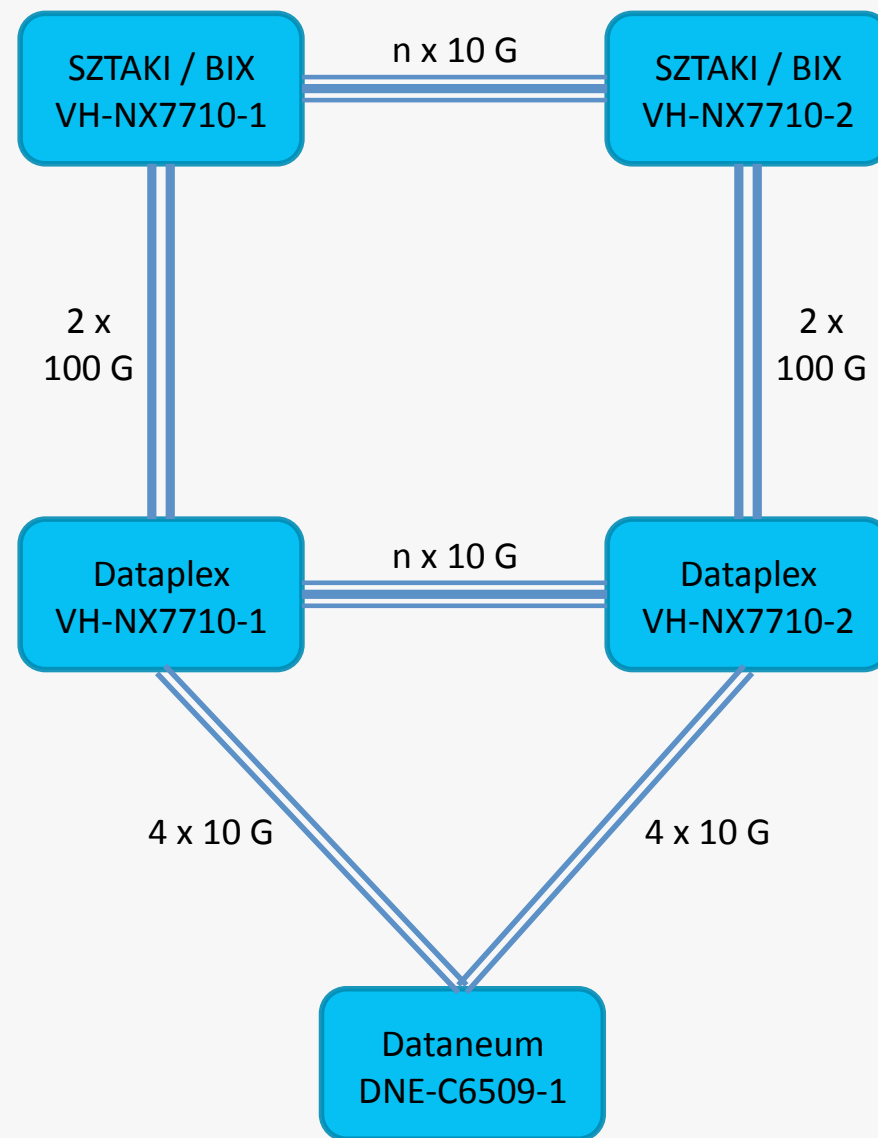

- **SZTAKI / BIX**
  1132 Budapest, Victor Hugo u. 18-22.
- **Dataplex (T-Systems Cloud & Data Center)**
  1087 Budapest, Asztalos Sándor u. 13.
- **Dataneum (Invitel)**
  1108 Budapest, Kozma u. 2.