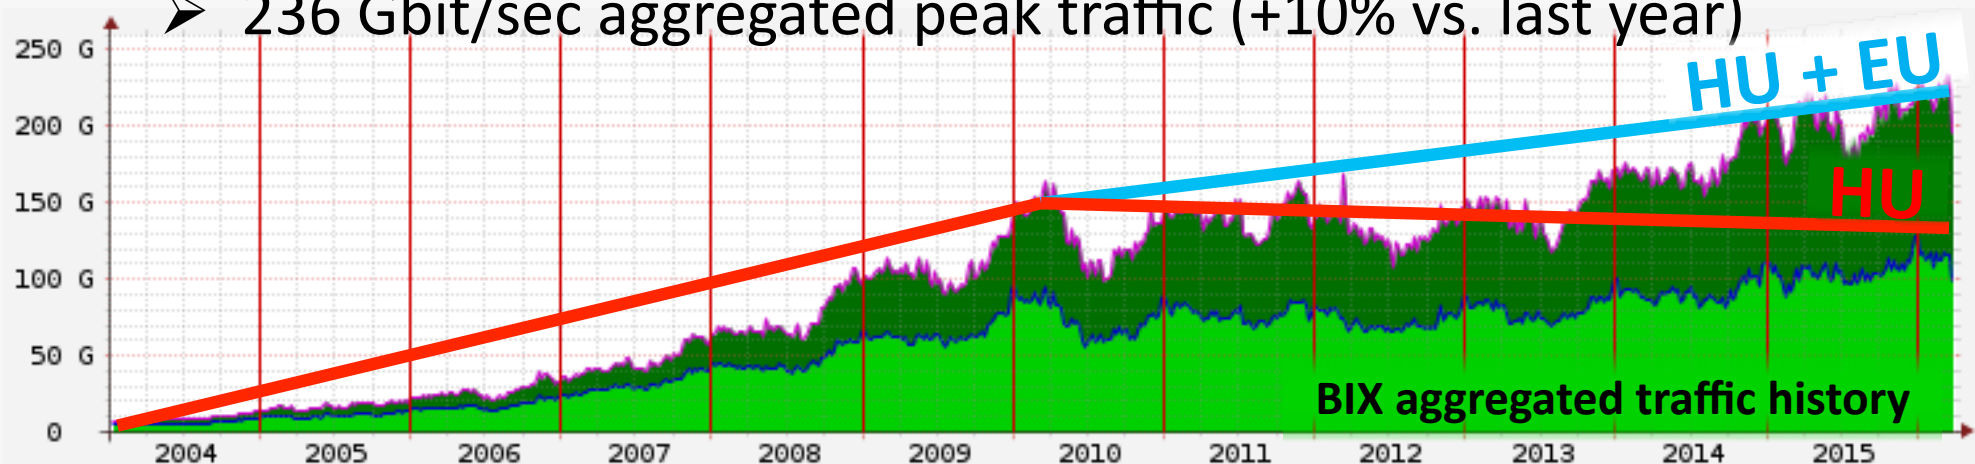

Central European Peering Days 2016

Short introduction

by

János Angeli

Chairman of the BIX Committee

angeli@iszt.hu

Council of Hungarian Internet Providers:

- Not for profit and neutral organization
- .hu top level domain registration
- HUN CERT – Hungarian Computer Emergency Response Team
- BIX – Budapest Internet Exchange (Euro-IX member)

Key informations:

- Established in 1995
- 3 locations in Budapest, Hungary + Reseller program
- 52 connected members (18 international, 34 Hungarian)
- 109 ports: 91x 10GE, 18x GE (40GE, 100GE available from 2015)
- 928 Gbit/sec connected capacity
- 236 Gbit/sec aggregated peak traffic (+10% vs. last year)