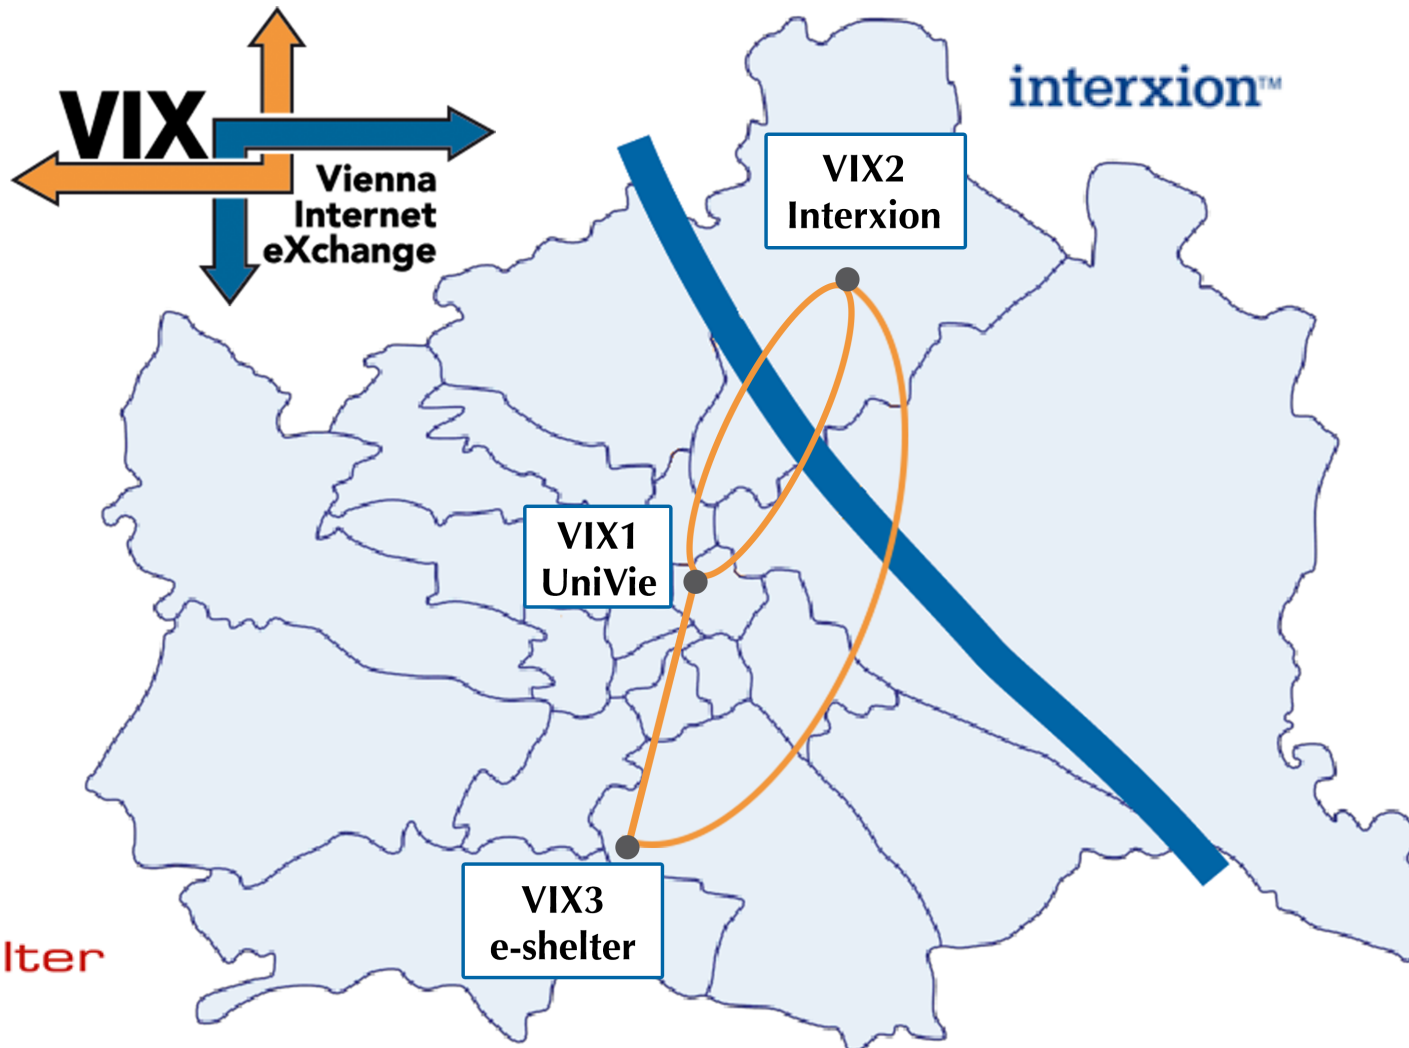

Ein Service der

e-shelter